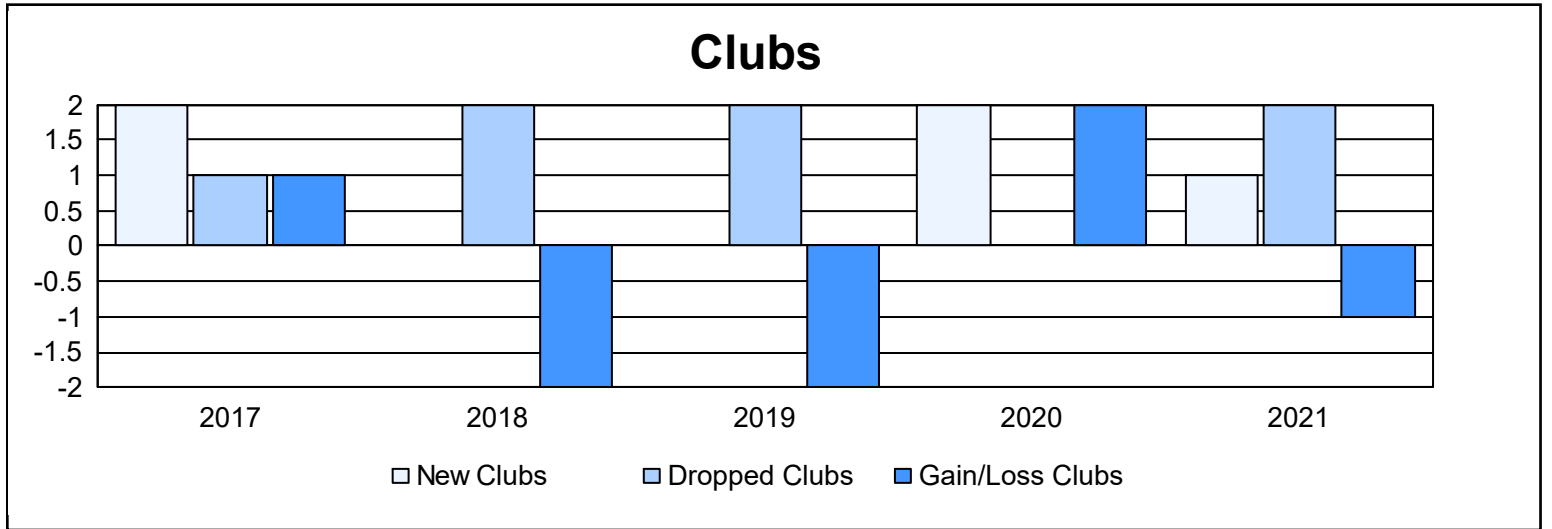

Year	New Clubs	Dropped Clubs	Gain/ Loss Clubs	New Members	Charter Members	Reinstate Members	Transfer Members	Total Member Added	Total Members Dropped	Gain/ Loss Members
2016-2017	2	1	1	111	50	6	11	178	182	-4
2017-2018	0	2	-2	119	3	12	5	139	230	-91
2018-2019	0	2	-2	99	0	6	11	116	147	-31
2019-2020	2	0	2	71	60	8	6	145	120	25
2020-2021	1	2	-1	102	29	14	6	151	167	-16
<b>Average</b>	<b>1</b>	<b>1</b>	<b>0</b>	<b>100</b>	<b>28</b>	<b>9</b>	<b>8</b>	<b>146</b>	<b>169</b>	<b>-23</b>

### Membership Composition June 2021 Cumulative