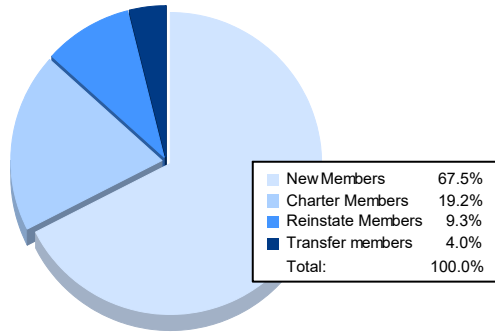

Year	New Clubs	Dropped Clubs	Gain/ Loss Clubs	New Members	Charter Members	Reinstate Members	Transfer Members	Total Member Added	Total Members Dropped	Gain/ Loss Members
2016-2017	2	1	1	111	50	6	11	178	182	-4
2017-2018	0	2	-2	119	3	12	5	139	230	-91
2018-2019	0	2	-2	99	0	6	11	116	147	-31
2019-2020	2	0	2	71	60	8	6	145	120	25
2020-2021	1	2	-1	102	29	14	6	151	167	-16
<b>Average</b>	<b>1</b>	<b>1</b>	<b>0</b>	<b>100</b>	<b>28</b>	<b>9</b>	<b>8</b>	<b>146</b>	<b>169</b>	<b>-23</b>

### Membership Composition June 2021 Cumulative

### Gender Composition June 2021 Cumulative