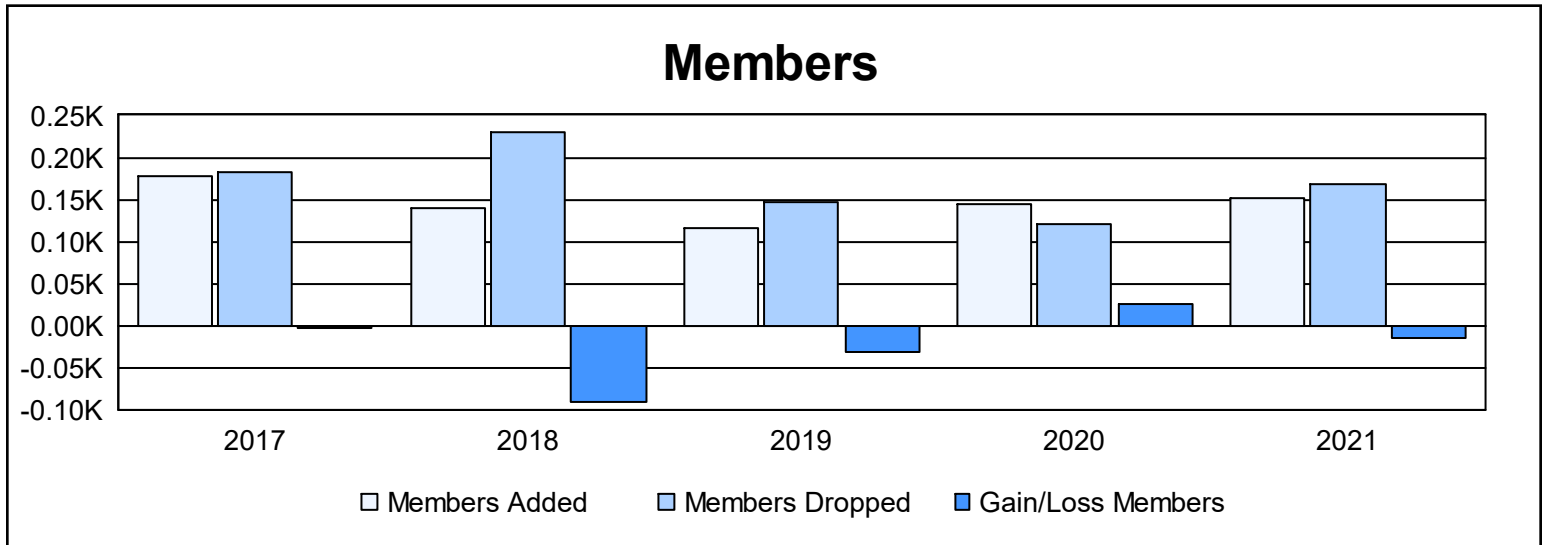

Year	New Clubs	Dropped Clubs	Gain/ Loss Clubs	New Members	Charter Members	Reinstate Members	Transfer Members	Total Member Added	Total Members Dropped	Gain/ Loss Members
2016-2017	2	1	1	111	50	6	11	178	182	-4
2017-2018	0	2	-2	119	3	12	5	139	230	-91
2018-2019	0	2	-2	99	0	6	11	116	147	-31
2019-2020	2	0	2	71	60	8	6	145	120	25
2020-2021	1	2	-1	102	29	14	6	151	167	-16
<b>Average</b>	<b>1</b>	<b>1</b>	<b>0</b>	<b>100</b>	<b>28</b>	<b>9</b>	<b>8</b>	<b>146</b>	<b>169</b>	<b>-23</b>

### Membership Composition June 2021 Cumulative